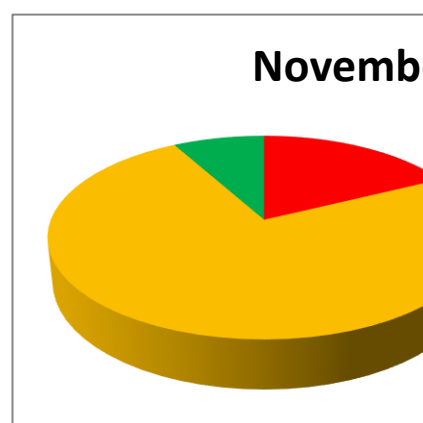

Housing Priorities and Workplan Housing Service Plan Report

	Month	Yet To Start	In Progress	Completed	Total
2016	July	52	10	0	62
	August	28	34	0	62
	September	19	43	0	62
	October	14	42	6	62
	November	11	46	5	62
	December	7	48	7	62
2017	January	7	48	7	62
	February	0	0	0	0
	March	0	0	0	0