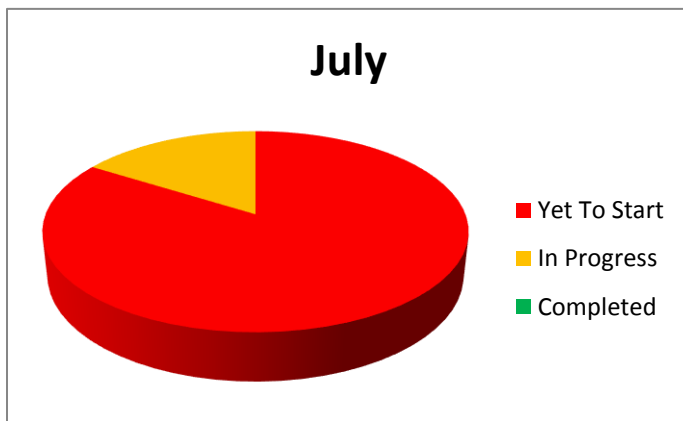

Housing Priorities and Workplan Housing Service Plan Report

	Month	Yet To Start	In Progress	Completed	Total
2016	July	52	10	0	62
	August	28	34	0	62
	September	19	43	0	62
	October	14	42	6	62
	November	11	46	5	62
	December	7	48	7	62
2017	January	7	48	7	62
	February	0	0	0	0
	March	0	0	0	0