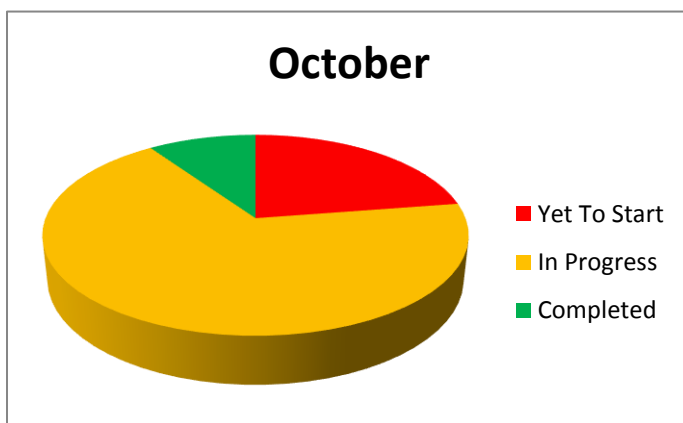

Housing Priorities and Workplan Housing Service Plan Report

	Month	Yet To Start	In Progress	Completed	Total
2016	July	52	10	0	62
	August	28	34	0	62
	September	19	43	0	62
	October	14	42	6	62
	November	11	46	5	62
	December	7	48	7	62
2017	January	7	48	7	62
	February	0	0	0	0
	March	0	0	0	0